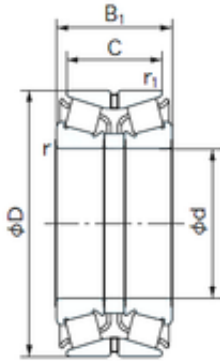

AFEX Bearing Equipment Co., Ltd.

Nachi 150KBE131 Double row taper roller bearings 150KBE131 Bearing size 150x250x80

Bearing No. 150KBE131

Size	150x250x71 mm
Bore Diameter	150 mm
Outer Diameter	250 mm
Width	71 mm
d	150 mm
D	250 mm
B1	80 mm
C	71 mm
r min.	3 mm
r1 min.	1 mm
Weight	15.1 Kg
Basic dynamic load rating (C)	520 kN
Basic static load rating (C0)	905 kN
Calculation factor (e)	0.31
Calculation factor (Y0)	2.16
Calculation factor (Y1)	2.21

150KBE131 Bearing 2D drawings and 3D CAD models