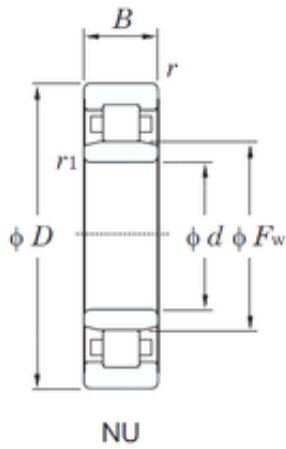

## NU2236R KOYO Single-row cylindrical roller bearings

Bearing No. NU2236R

Size	180x320x86 mm
Bore Diameter	180 mm
Outer Diameter	320 mm
Width	86 mm
d	180 mm
Fw	215 mm
D	320 mm
B	86 mm
C	86 mm
r min.	4 mm
r1 min.	4 mm
Weight	30.4 Kg
Basic dynamic load rating (C)	1010 kN
Basic static load rating (C0)	1510 kN
(Grease) Lubrication Speed	1600 r/min
Bearing No.	NU2236R
r(min)	4
r1(min)	4
Cr	1260
C0r	1510
Cu	175
Grease lub.	1600
Oil lub.	2100
Ew	-
d1	-

NU2236R Bearing 2D drawings and 3D CAD models