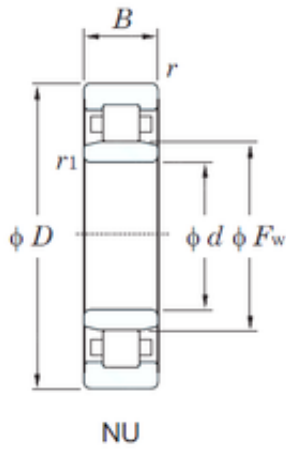

AFEX Bearing Equipment Co., Ltd.

NU3236 KOYO Single-row cylindrical roller bearings

Bearing No. NU3236

Size	180x320x112 mm
Bore Diameter	180 mm
Outer Diameter	320 mm
Width	112 mm
d	180 mm
Fw	218 mm
D	320 mm
B	112 mm
C	112 mm
r min.	4 mm
r1 min.	4 mm
Weight	38.4 Kg
Basic dynamic load rating (C)	999 kN
Basic static load rating (C0)	1680 kN
(Grease) Lubrication Speed	1400 r/min
Bearing No.	NU3236
r(min)	4
r1(min)	4
Cr	1250
C0r	1680
Cu	190
Grease lub.	1400
Oil lub.	2200
Ew	-
d1	-

NU3236 Bearing 2D drawings and 3D CAD models

AFEX Bearing Equipment Co., Ltd.

B1	-
B2	-
da(min)	-
db(min)	196
db(max)	214
dc(min)	-
dd(min)	-
Da(max)	304
Db(max)	-
Db(min)	-
ra(max)	3
rb(max)	3
(Refer.)Mass(kg)	38.4