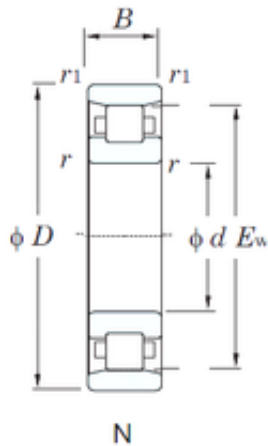

AFEX Bearing Equipment Co., Ltd.

N238 Bearing 2D drawings and 3D CAD models

N238 KOYO Single-row cylindrical roller bearings

Bearing No. N238

Size	190x340x55 mm
Bore Diameter	190 mm
Outer Diameter	340 mm
Width	55 mm
d	190 mm
D	340 mm
Ew	299 mm
B	55 mm
C	55 mm
r min.	4 mm
r1 min.	4 mm
Weight	23.2 Kg
Basic dynamic load rating (C)	554 kN
Basic static load rating (C0)	768 kN
(Grease) Lubrication Speed	1700 r/min
Bearing No.	N238
r(min)	4
r1(min)	4
Cr	694
C0r	768
Cu	91.3
Grease lub.	1700
Oil lub.	2000
Fw	-
d1	-